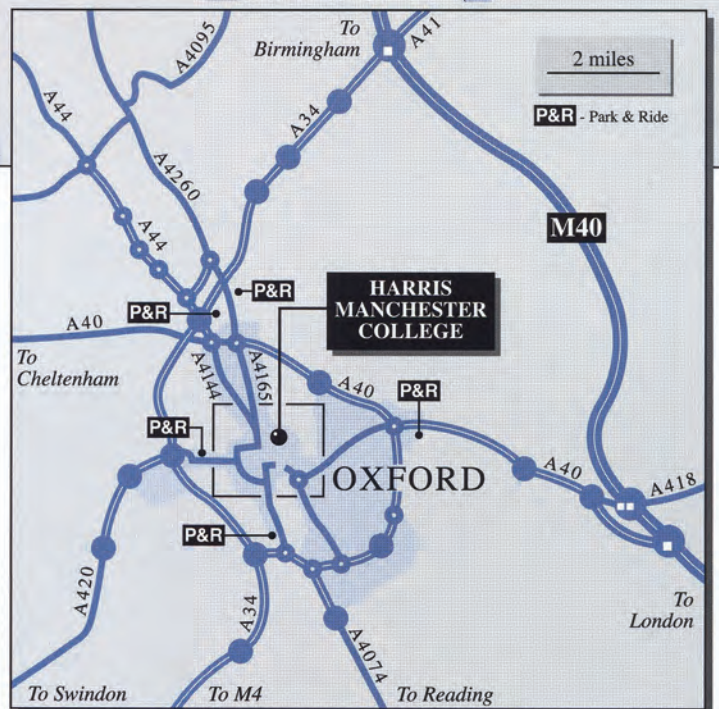

HARRIS MANCHESTER COLLEGE

Mansfield Road
Oxford OX1 3TD

Tel 01865 271 006

Fax 01865 271 012

By car - To avoid the city-centre, approach via the A40 northern ring-road and take the A4165 Banbury Rd southwards for about 2 miles to Parks Rd. **N.B.:** Broad St is a no-through route and the High St is closed to private vehicles between 07.30 and 18.30.

Parking - Short stay parking is available in Mansfield Rd. There is long stay parking in the NCP Car Park at Gloucester Green (accessed via Beaumont St).

By train - Harris Manchester is a 15 minute walk from Oxford Station, via Park End St, George St, Broad St, Holywell St and Mansfield Rd.

By coach - The main coach station is at Gloucester Green, off George St. Harris Manchester is a 10 minute walk from the coach station, via George St, Broad St, Holywell St and Mansfield Rd.